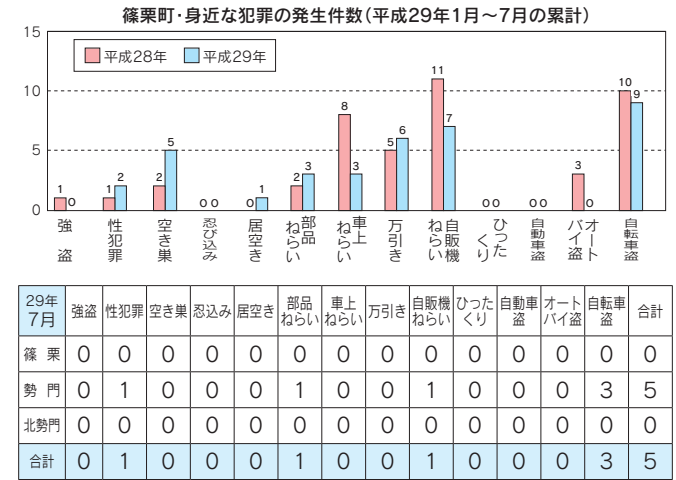

勢門校区で性犯罪・部品ねらい・自転車盗が発生しています。

Table with 2 columns: 区分 (Category) and 累計(8月末日現在)概数 (Cumulative estimate as of 8/31). Rows include 発生数 (Number of incidents), 前年対比 (Year-over-year comparison), 死者数 (Number of deaths), 前年対比 (Year-over-year comparison), 傷者数 (Number of injuries), 前年対比 (Year-over-year comparison).